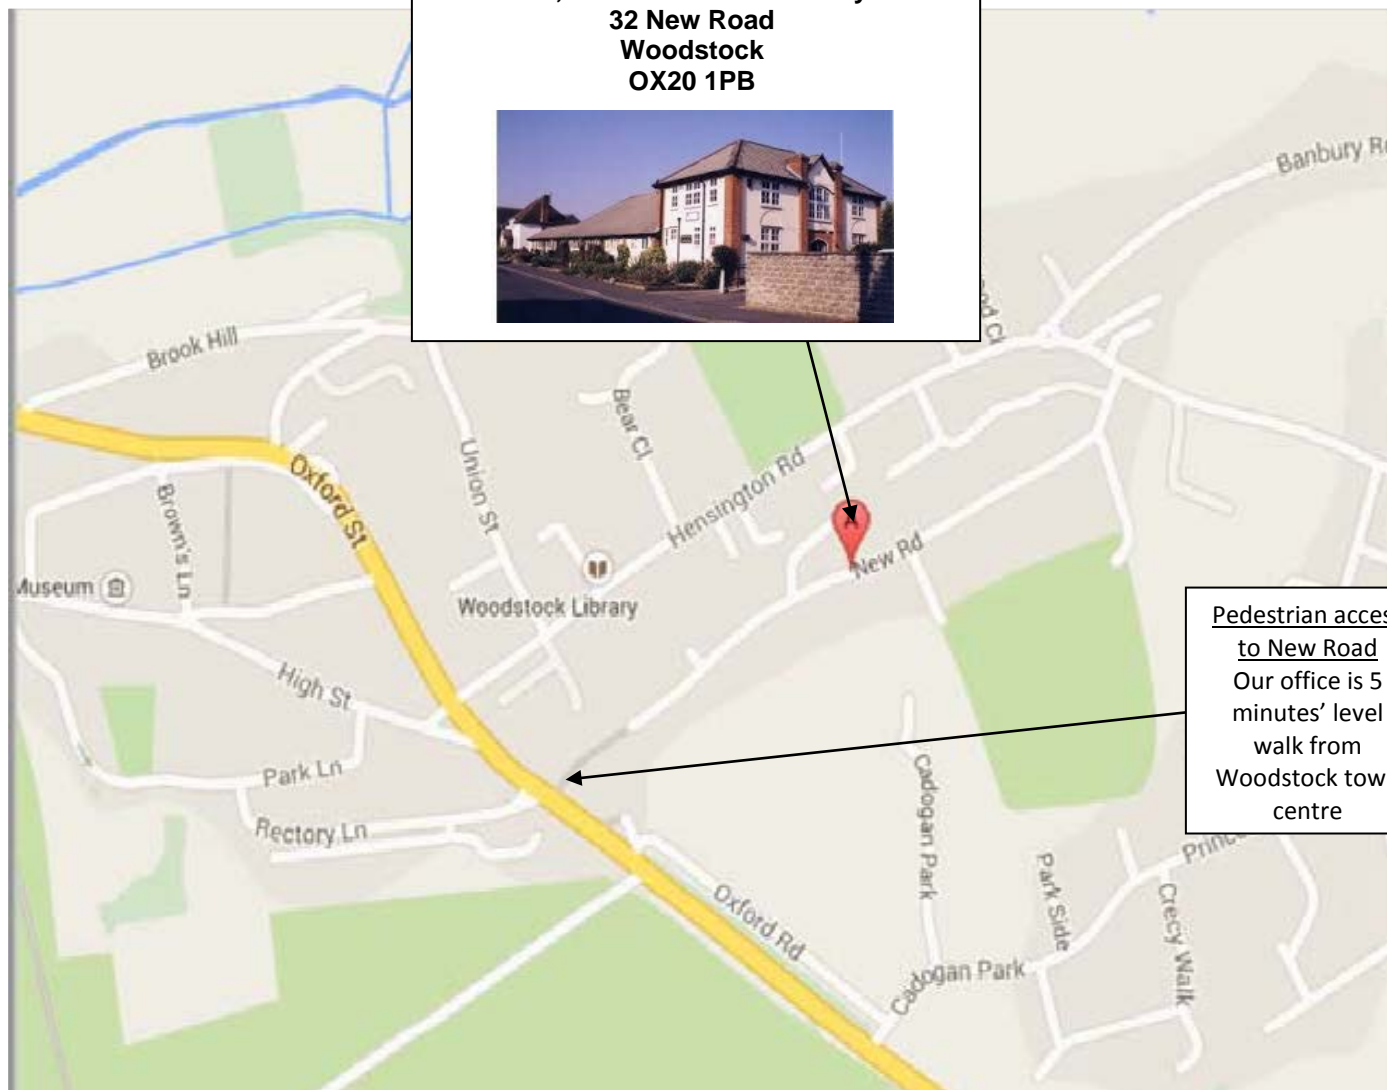

Woodstock Solicitors
First Floor, Woodstock Community Centre
32 New Road
Woodstock
OX20 1PB

Pedestrian access to New Road
Our office is 5 minutes' level walk from Woodstock town centre

Directions

By car

- From the A44/Oxford Street turn into Hensington Road (between the Punch Bowl Inn and Hope House)
- At the end of Hensington Road, turn right at the mini roundabout onto Shipton Road
- Almost immediately after the mini-roundabout, turn right into New Road
- Our office is 2/3rds of the way down New Road, on the right hand side.
- There is some parking at the Community Centre and plenty of on-street free parking in New Road, especially at the Oxford Road end.

By bus

- The nearest bus stops on the A44/Oxford Street are Blenheim Gates, The Marlborough Arms or opposite the Real Wood Furniture Shop. We are approximately 5 minutes' walk away from these bus stops, via the pedestrian access to New Road, opposite the end of Rectory Lane (see map above).
- The main bus routes serving Woodstock are Stagecoach S3 Oxford/Woodstock/Chipping Norton/Charlbury and 233 Woodstock/Witney/Burford